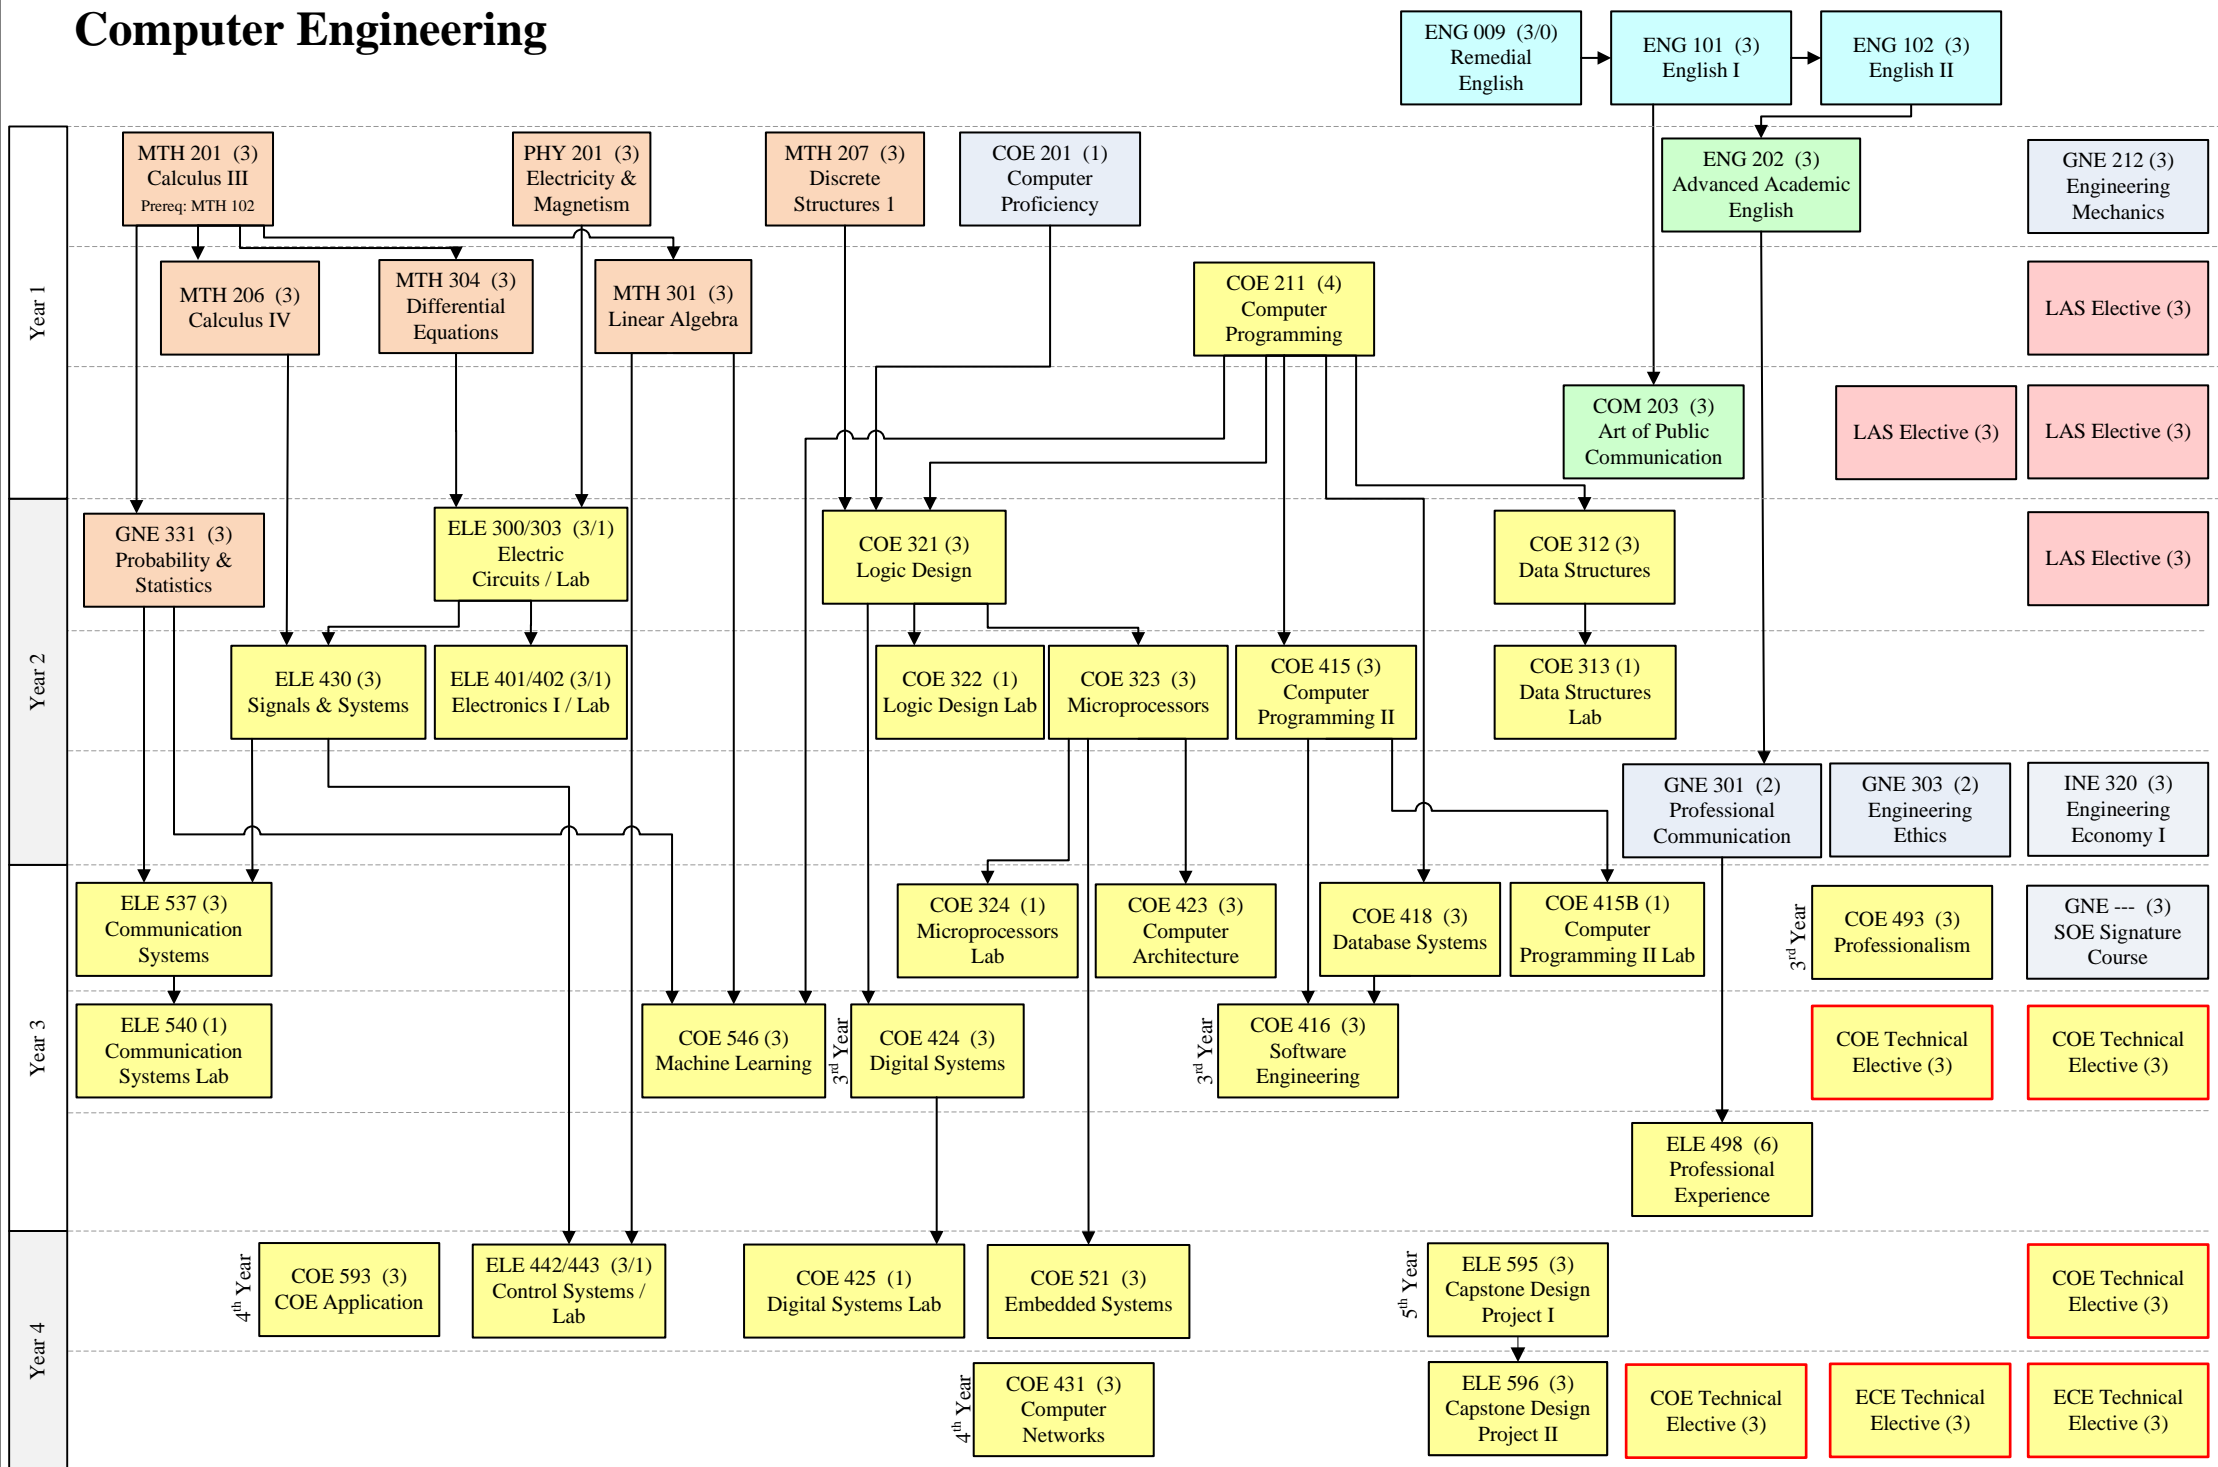

Computer Engineering

Legend

Version: June 2026