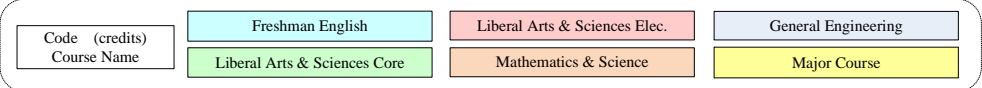

Computer Engineering

Legend

Version: June 2026