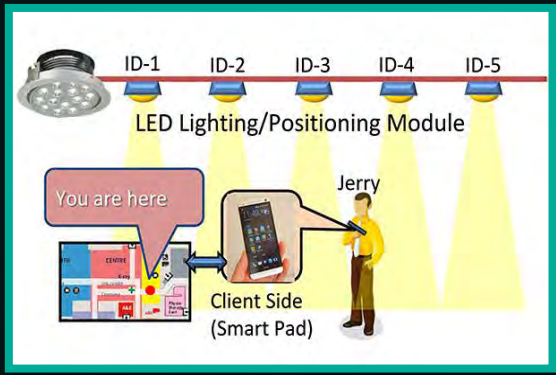

Indoor Positioning Using VLC

Capstone Design Project

While GPS fails to provide localization indoor, LPS (Light Positioning System) will provide tracking and routing for users inside buildings like airports, malls, train stations...

Mobile Application

Transmitter

Receiver

Done by:

Ayman Baarini
Rayan Sabbahi
Christelle Saliba

Supervised by:

Dr. Chadi Abou Rjeily