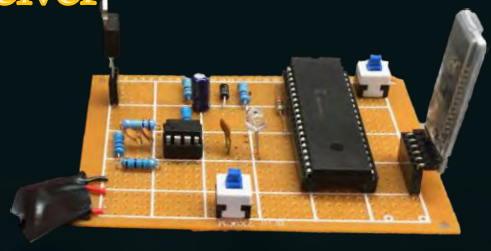

Indoor Positioning Using VLC

Capstone Design Project

While GPS fails to provide localization indoor, LPS (Light Positioning System) will provide tracking and routing for users inside buildings like airports, malls, train stations...

Mobile Application

Transmitter

Receiver

Done by:

Ayman Baarini
Rayan Sabbahi
Christelle Saliba

Supervised by:

Dr. Chadi Abou Rjeily