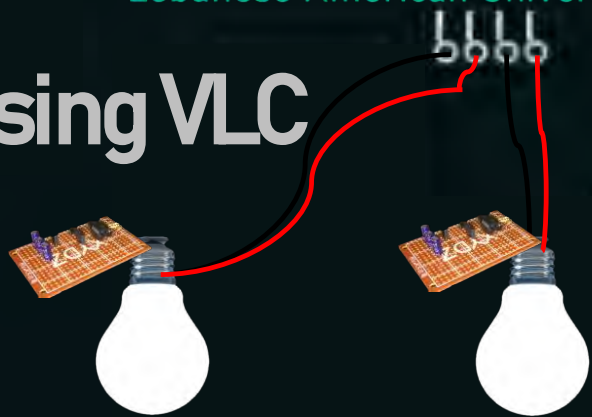

Indoor Positioning Using VLC

Capstone Design Project

While GPS fails to provide localization indoor, LPS (Light Positioning System) will provide tracking and routing for users inside buildings like airports, malls, train stations...

Mobile Application

Transmitter

Receiver

Done by:

Ayman Baarini
Rayan Sabbahi
Christelle Saliba

Supervised by:

Dr. Chadi Abou Rjeily