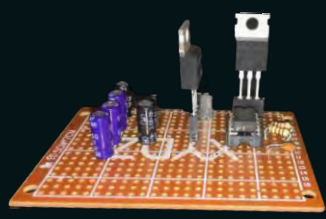

Indoor Positioning Using VLC

Capstone Design Project

While GPS fails to provide localization indoor, LPS (Light Positioning System) will provide tracking and routing for users inside buildings like airports, malls, train stations...

Mobile Application

Transmitter

Receiver

Done by:

Ayman Baarini
Rayan Sabbahi
Christelle Saliba

Supervised by:

Dr. Chadi Abou Rjeily