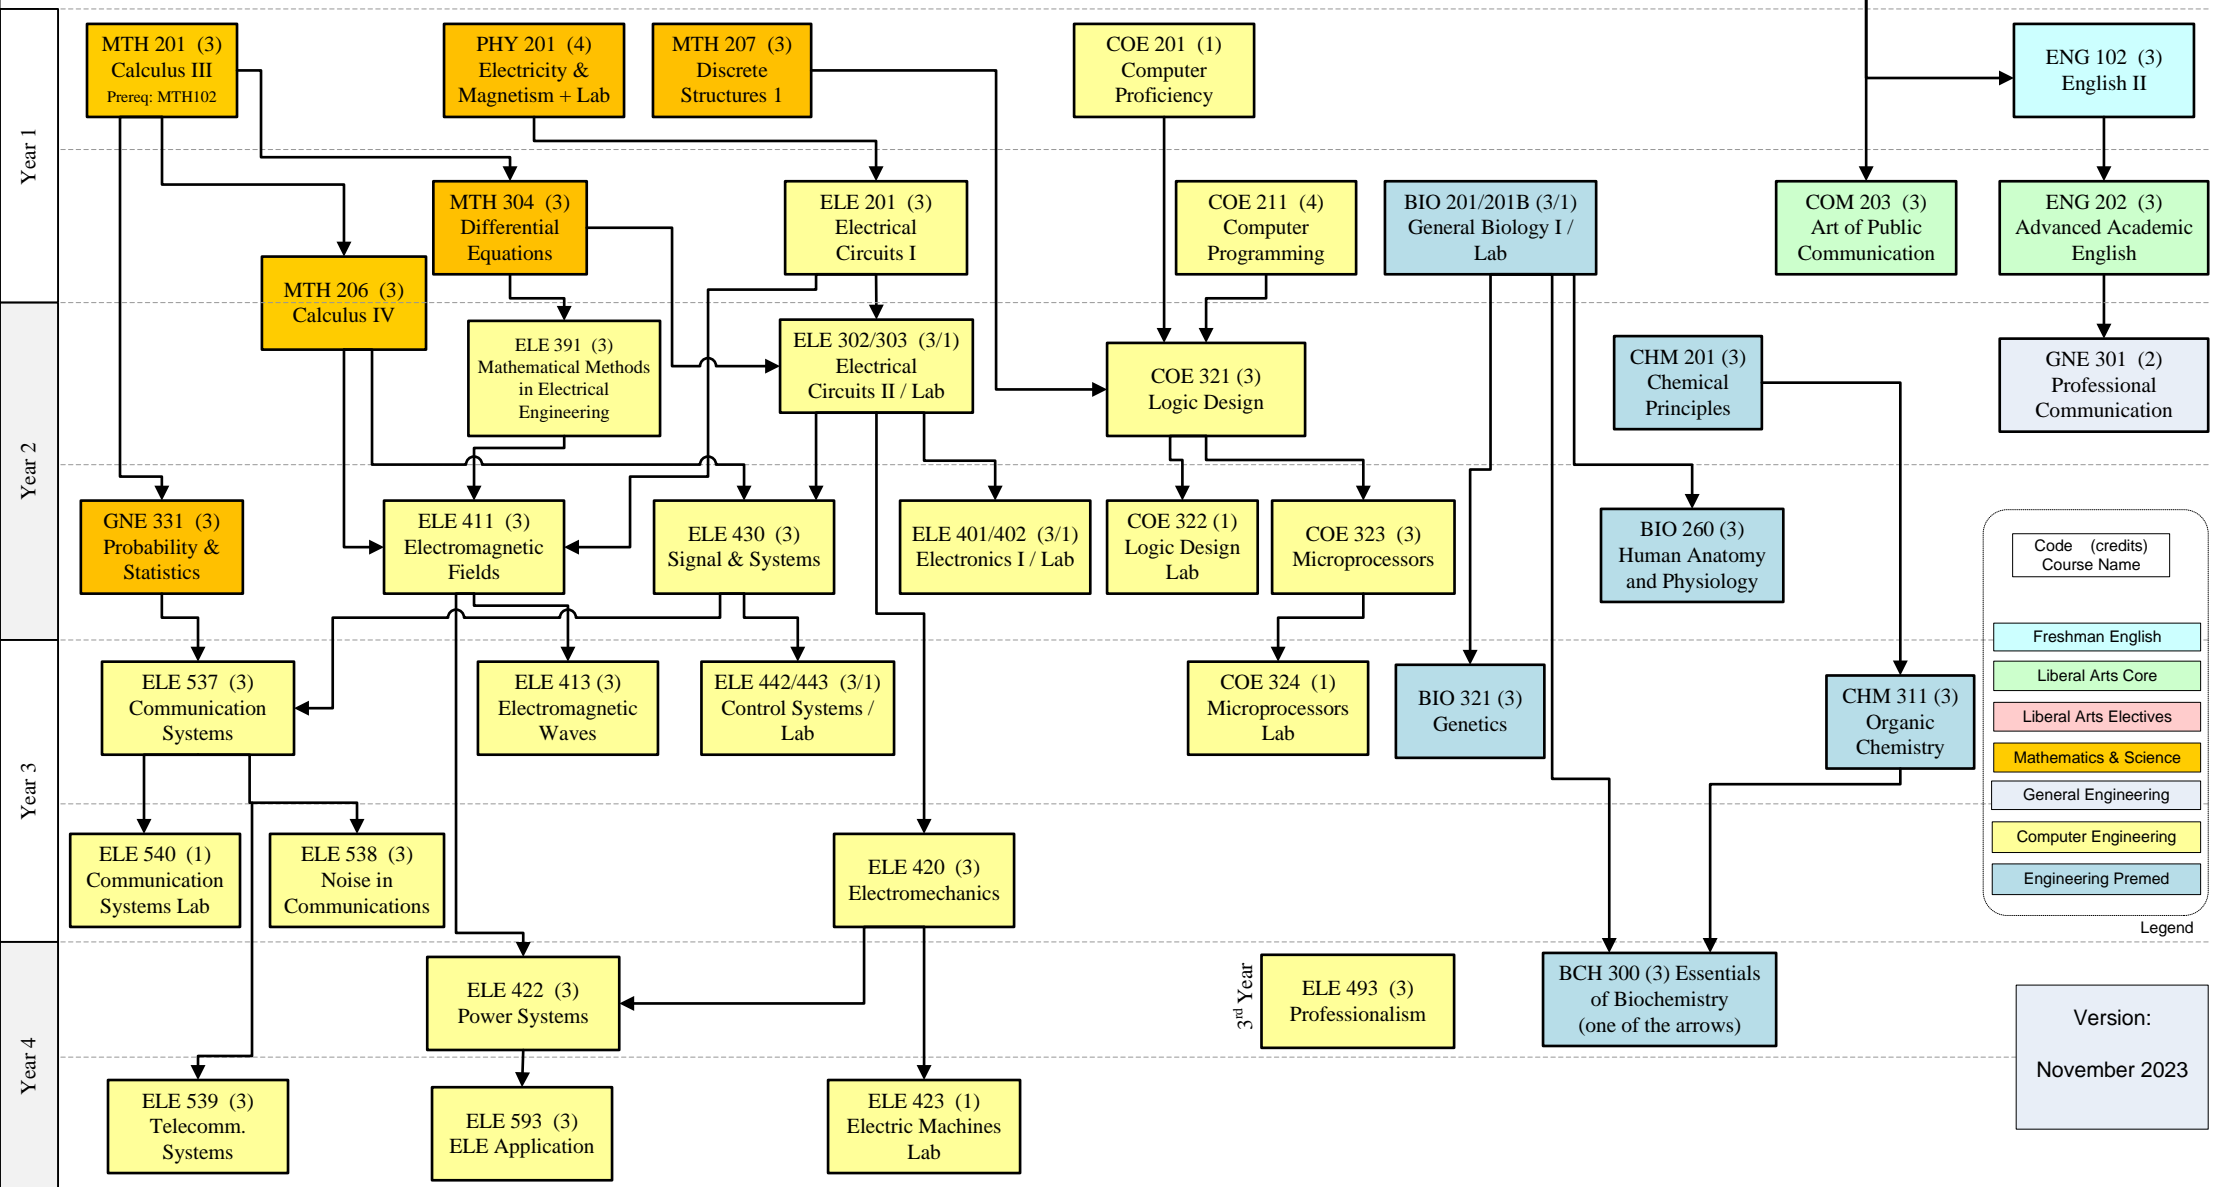

Electrical Engineering with Pre-med

Standalone Courses

INE 320 (3) Engineering Economy I	GNE 212 (3) Engineering Mechanics	Engineering Elective (3)	ELE Technical Elective (3)	ELE Technical Elective (3)	ECE Technical Elective (3)	LAS Elective (3)	LAS Elective (3)	Recommended Additional Courses (6) SOC201 Intro to Sociology (3) PSY201 Intro to Psychology (3)	5th Year ELE 595 (3) Capstone Design Project I ↓ ELE 596 (3) Capstone Design Project II
MEE 211 (1) Engineering Graphics	GNE 303 (2) Engineering Ethics	ELE 498 (6) Professional Experience	ELE Technical Elective (3)	ELE Technical Elective (3)	ECE Technical Elective (3)	LAS Elective (3)	LAS Elective (3)		