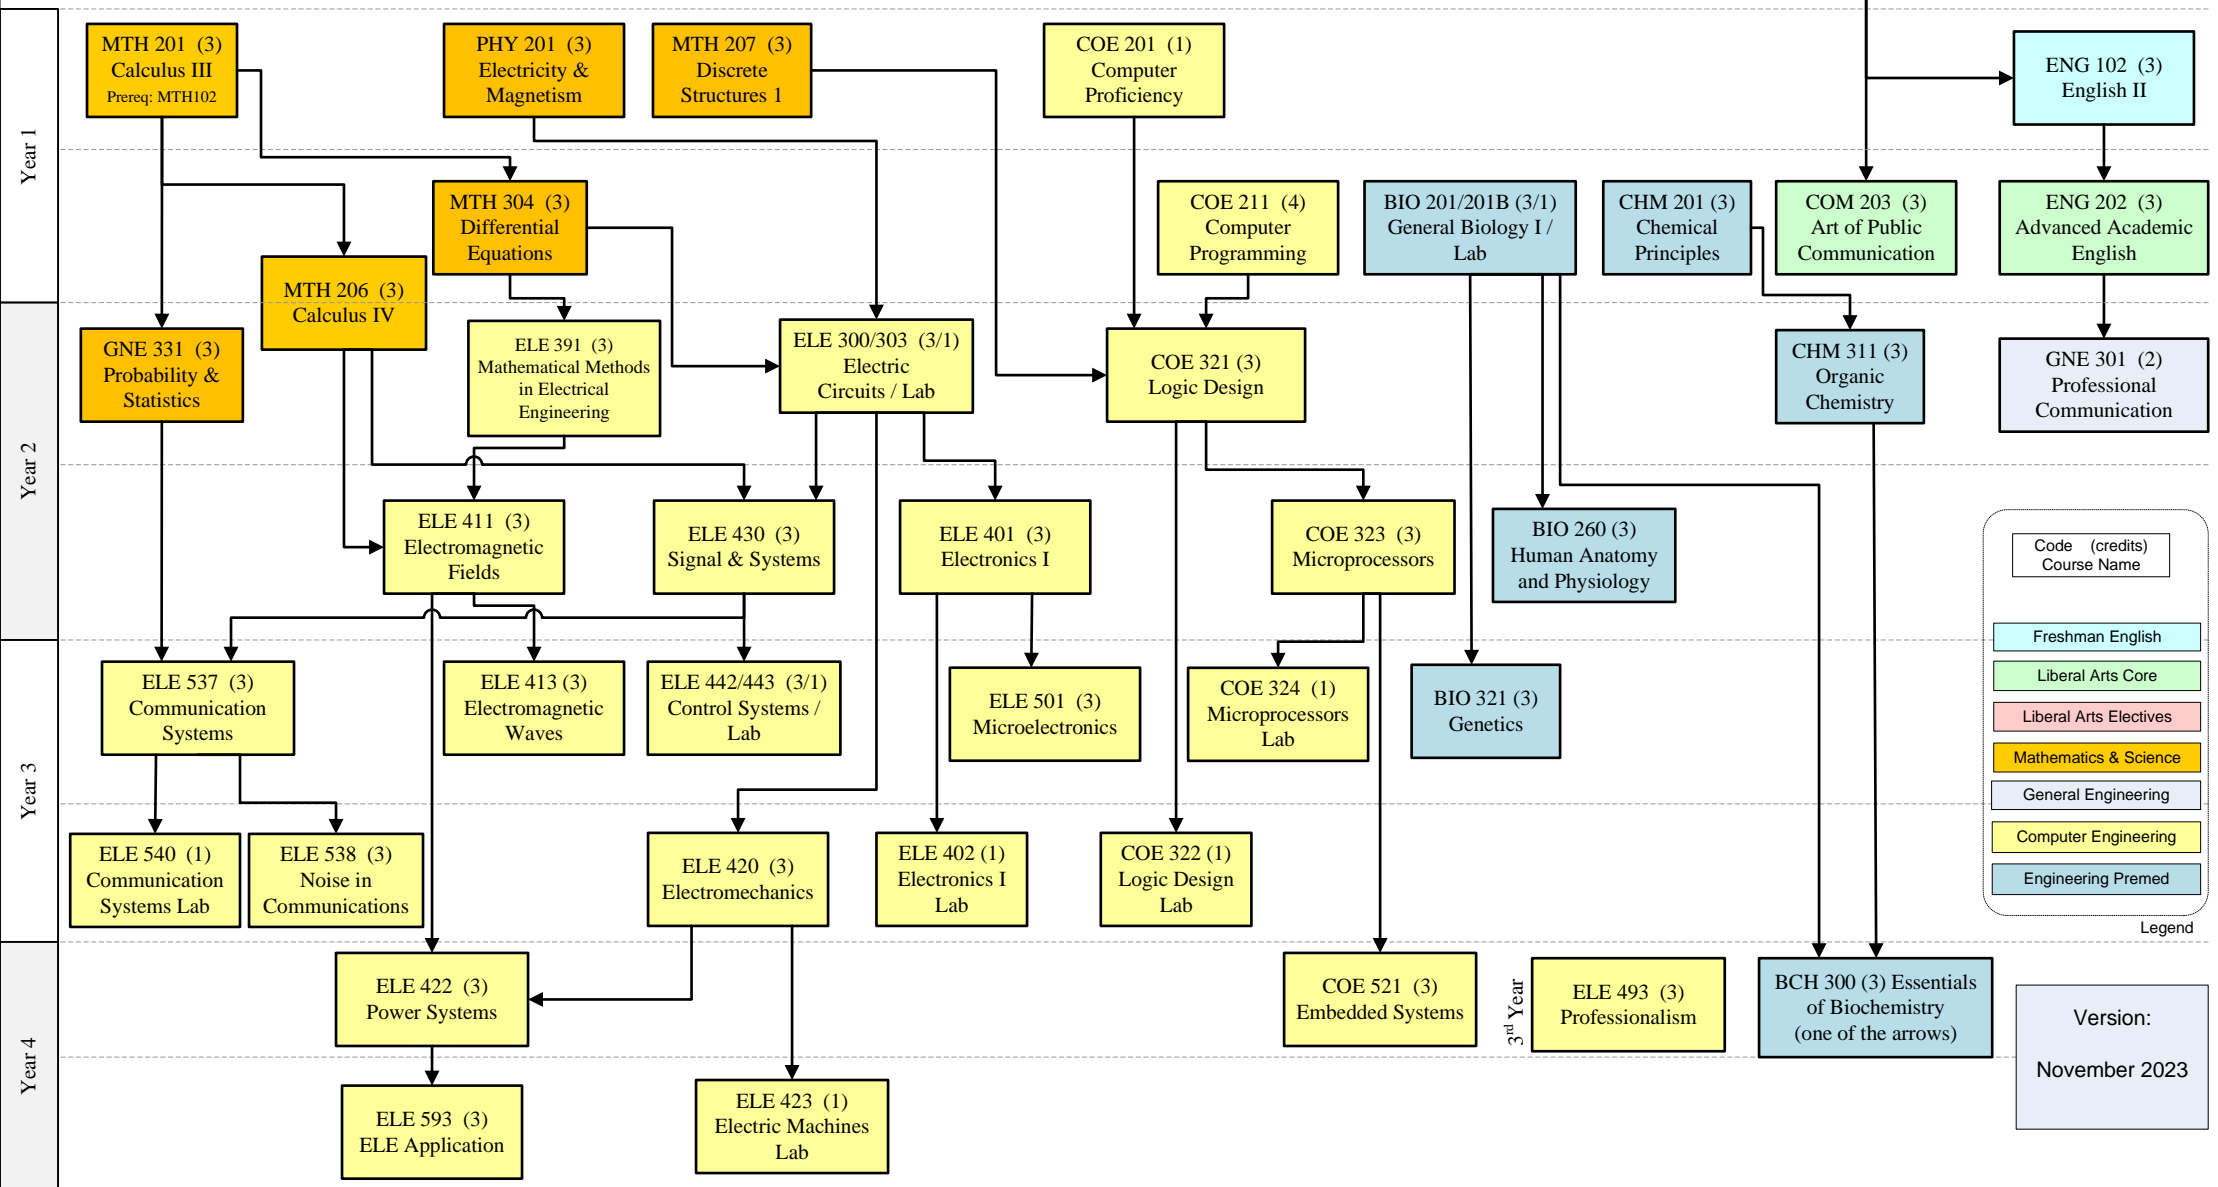

Electrical Engineering with Pre-med

Standalone Courses

INE 320 (3) Engineering Economy I	GNE 212 (3) Engineering Mechanics	ELE 498 (6) Professional Experience	ELE Technical Elective (3)	ELE Technical Elective (3)	ECE Technical Elective (3)	ECE Technical Elective (3)	LAS Elective (3)	LAS Elective (3)	Recommended Additional Courses (6) SOC 201 Intro to Sociology (3) PSY 201 Intro to Psychology (3)	5th Year ELE 595 (3) Capstone Design Project I ↓ ELE 596 (3) Capstone Design Project II
MEE 211 (1) Engineering Graphics	GNE 303 (2) Engineering Ethics	Free Elective (1)	ELE Technical Elective (3)	ELE Technical Elective (3)	ECE Technical Elective (3)	ECE Technical Elective (3)	LAS Elective (3)	LAS Elective (3)		