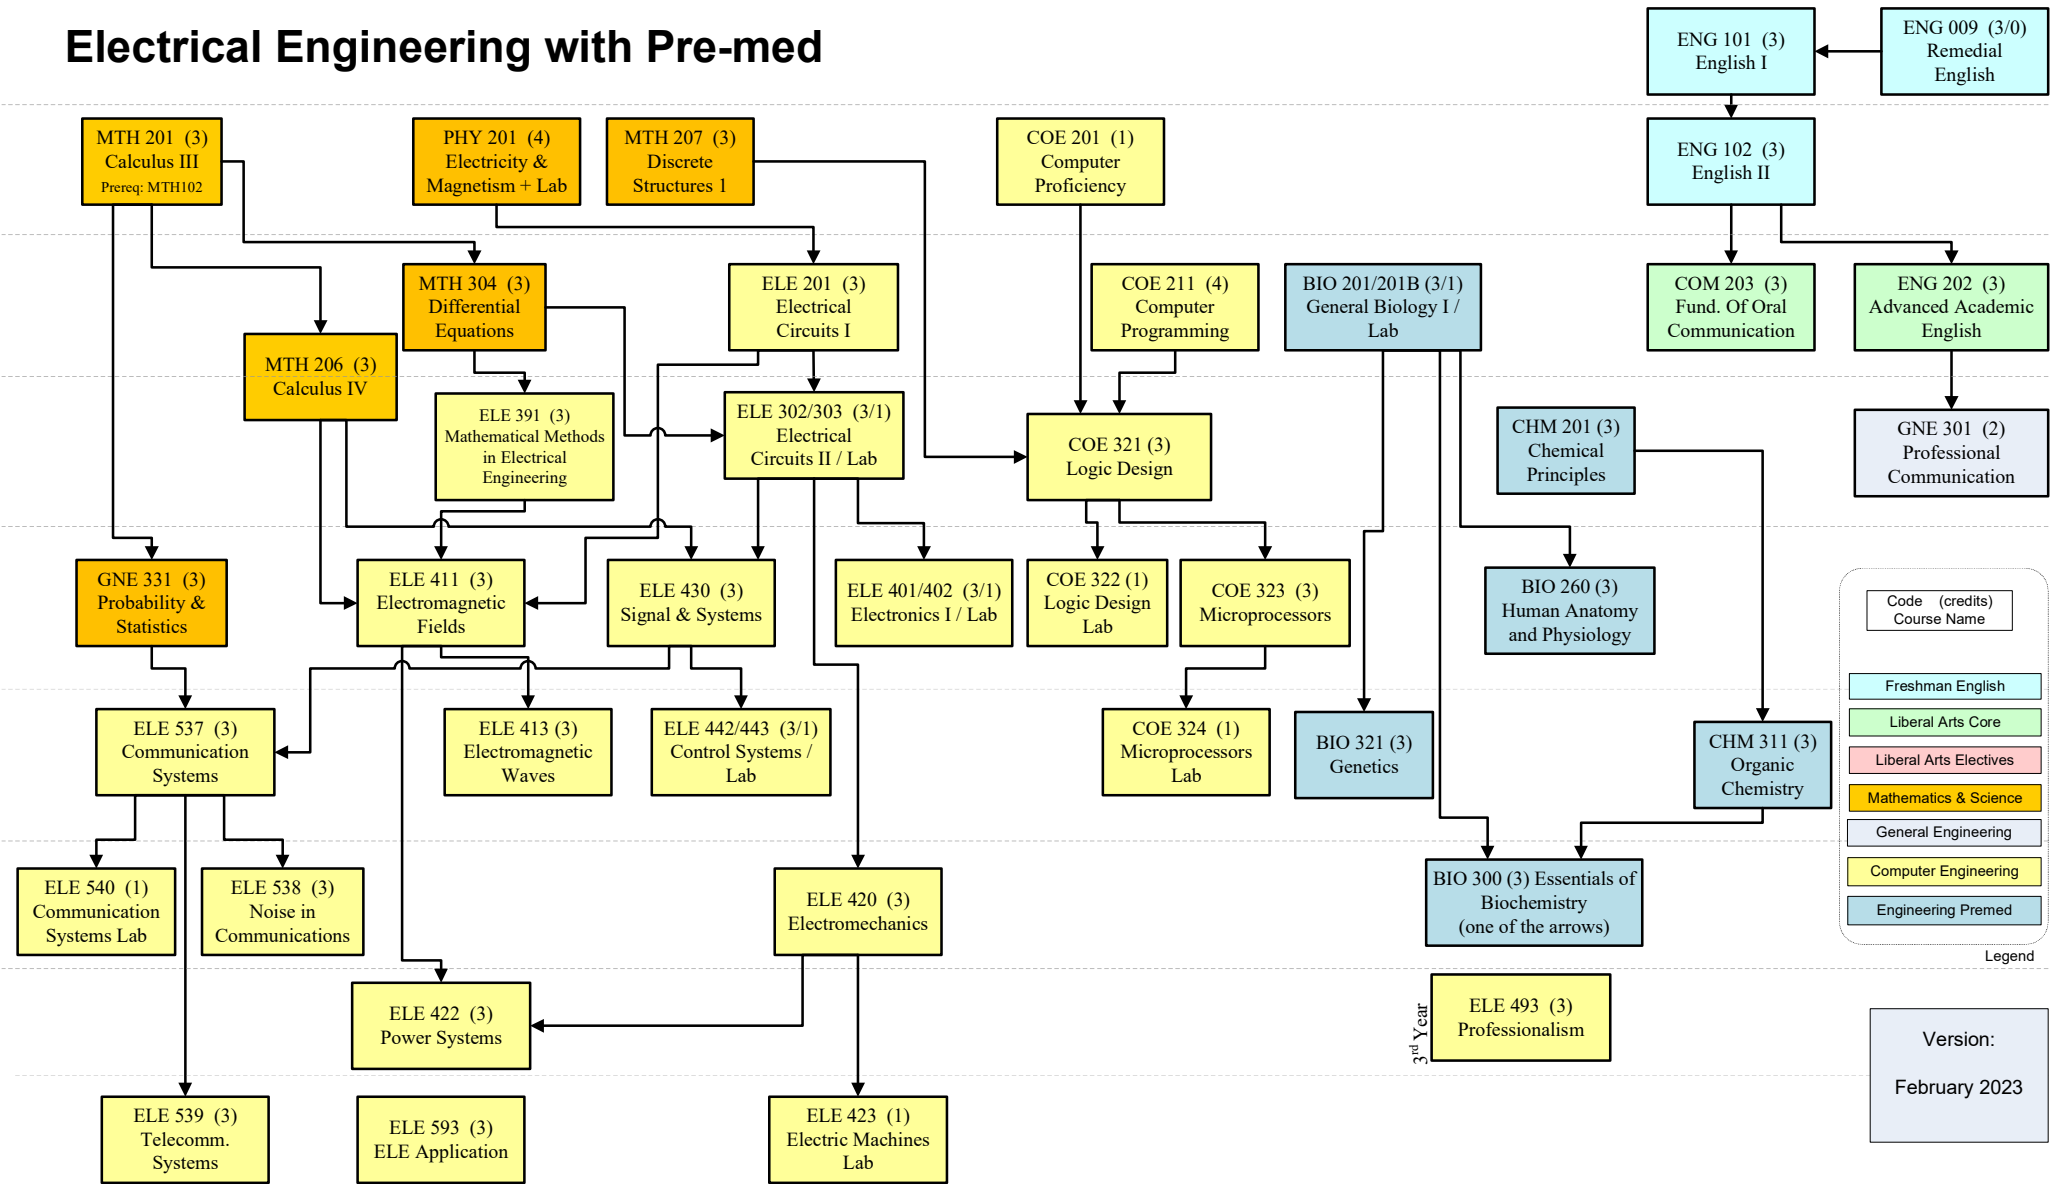

# Electrical Engineering with Pre-med

**Standalone Courses**

INE 320 (3) Engineering Economy I	GNE 212 (3) Engineering Mechanics	Engineering Elective (3)	ELE Technical Elective (3)	ELE Technical Elective (3)	ECE Technical Elective (3)	LAS Elective (3)	LAS Elective (3)	<u>Recommended Additional Courses (6)</u> SOC201 Sociology (3) PSY201 Intro to Psychology (3)	5 <sup>th</sup> Year ELE 595 (3) Capstone Design Project I ↓ ELE 596 (3) Capstone Design Project II
MEE 211 (1) Engineering Graphics	GNE 303 (2) Engineering Ethics	ELE 498 (6) Professional Experience	ELE Technical Elective (3)	ELE Technical Elective (3)	ECE Technical Elective (3)	LAS Elective (3)	LAS Elective (3)		