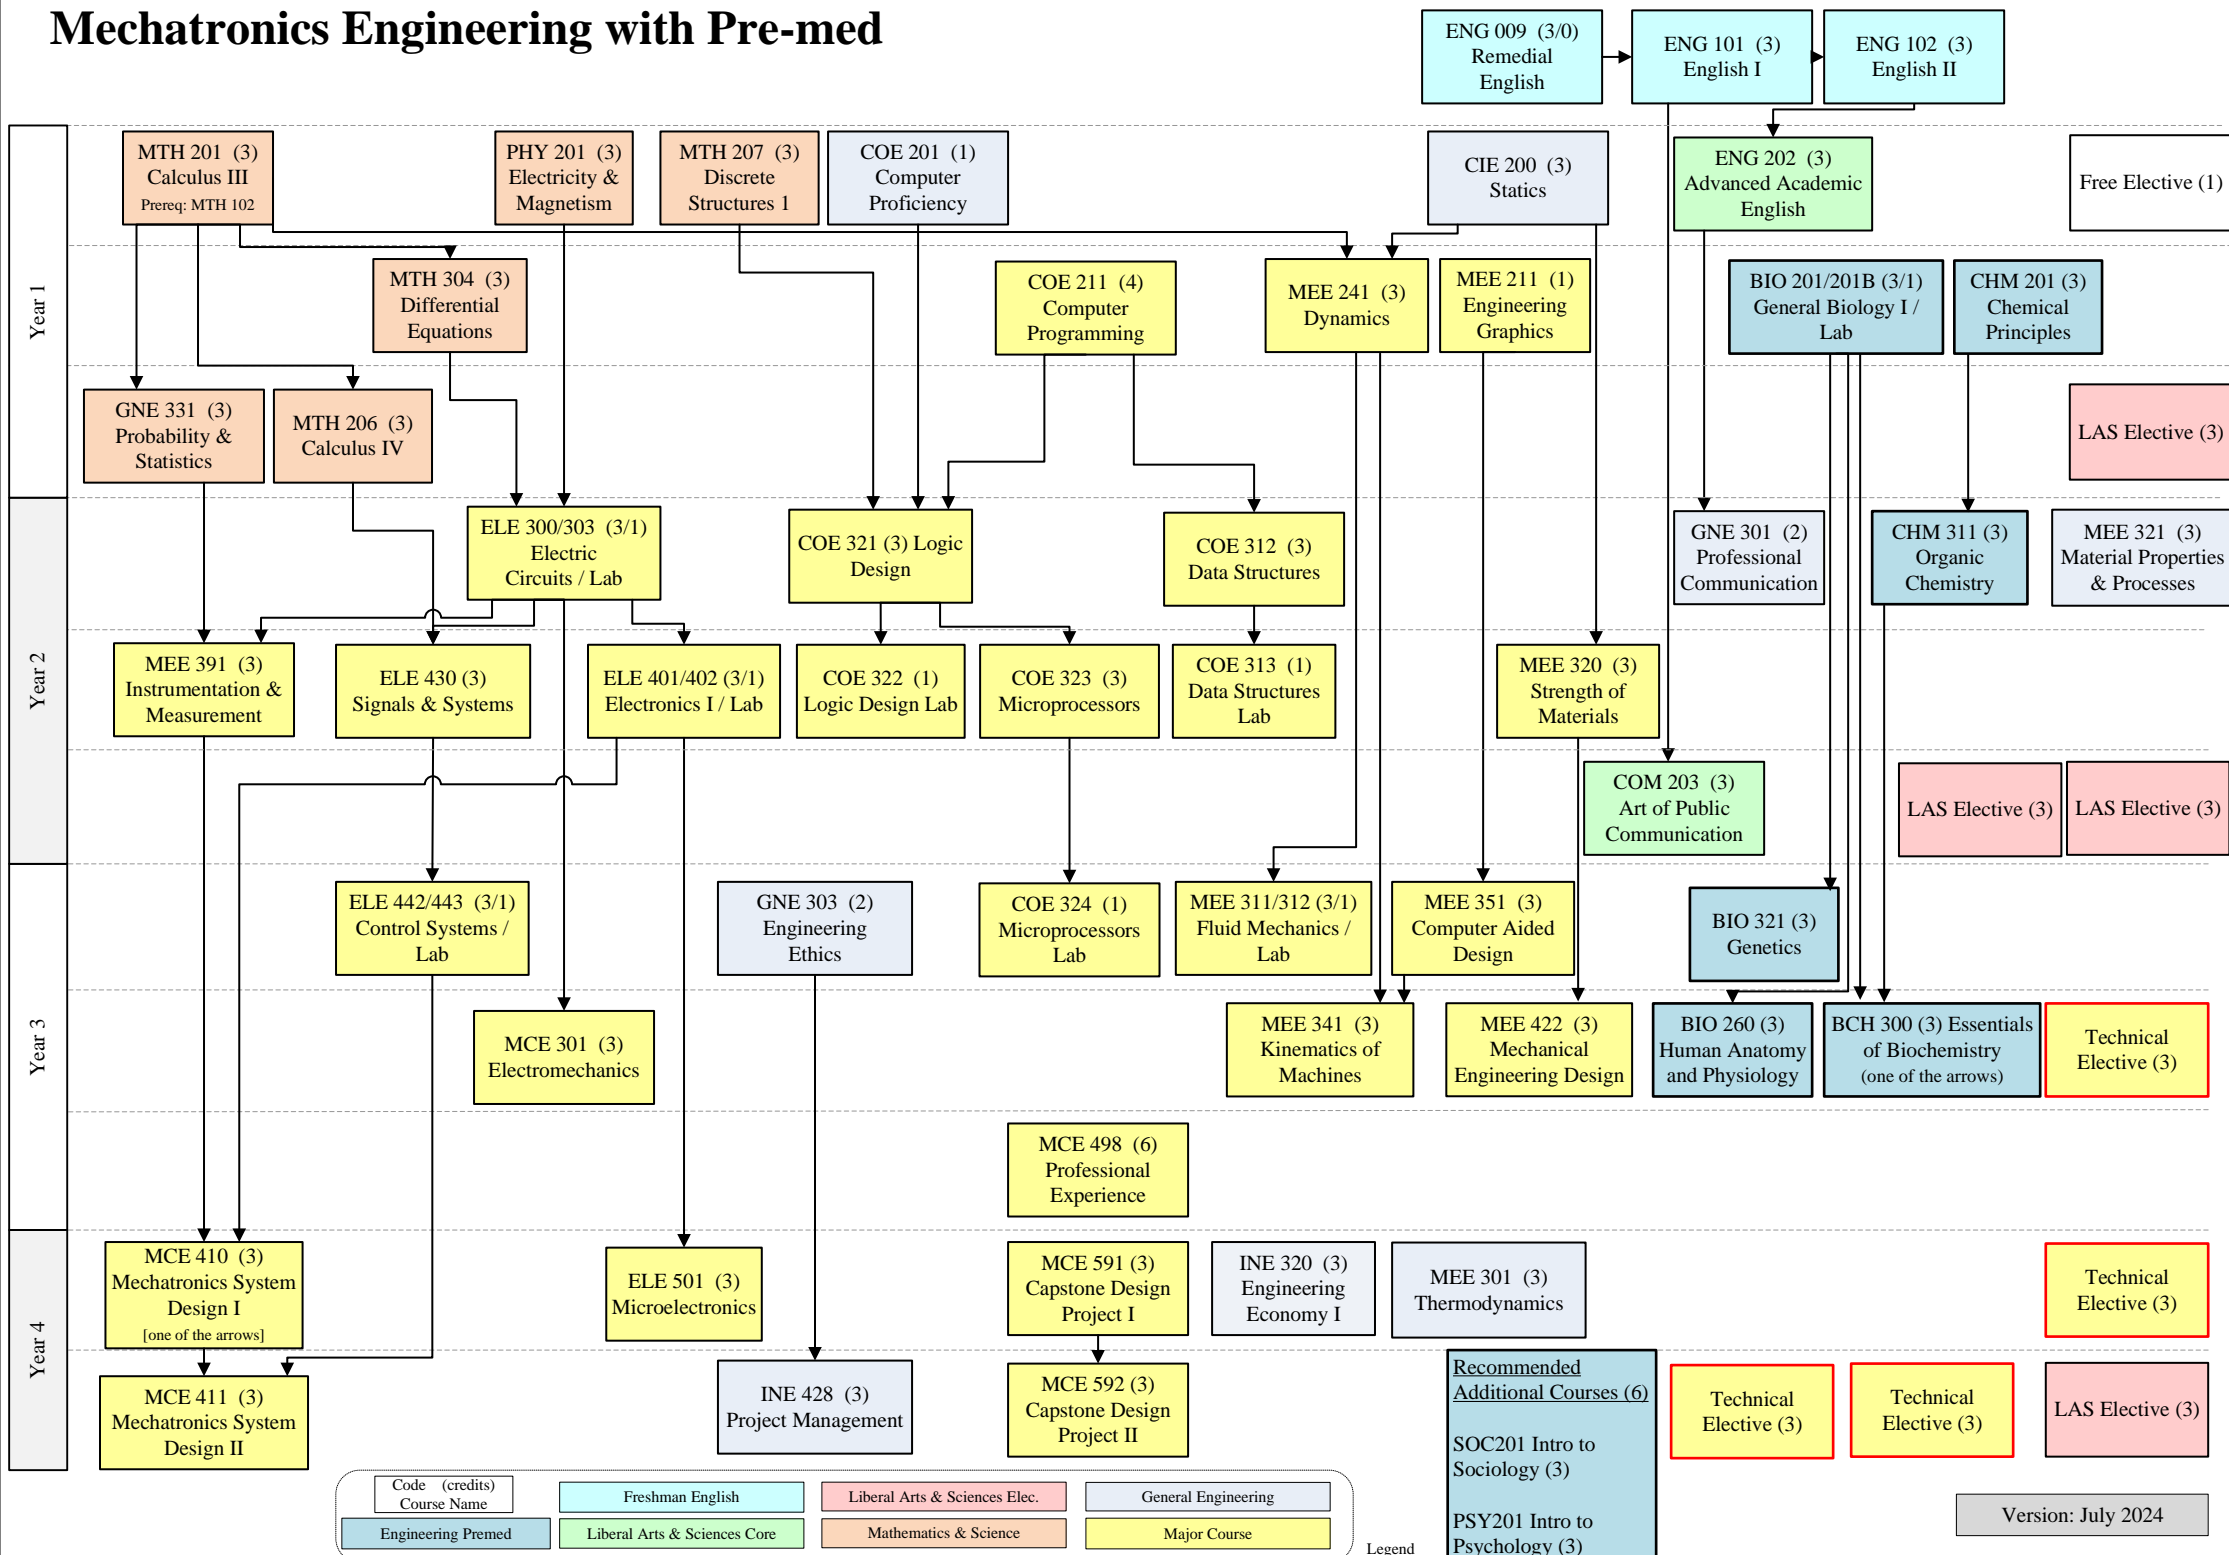

Mechatronics Engineering with Pre-med

Legend

Version: July 2024