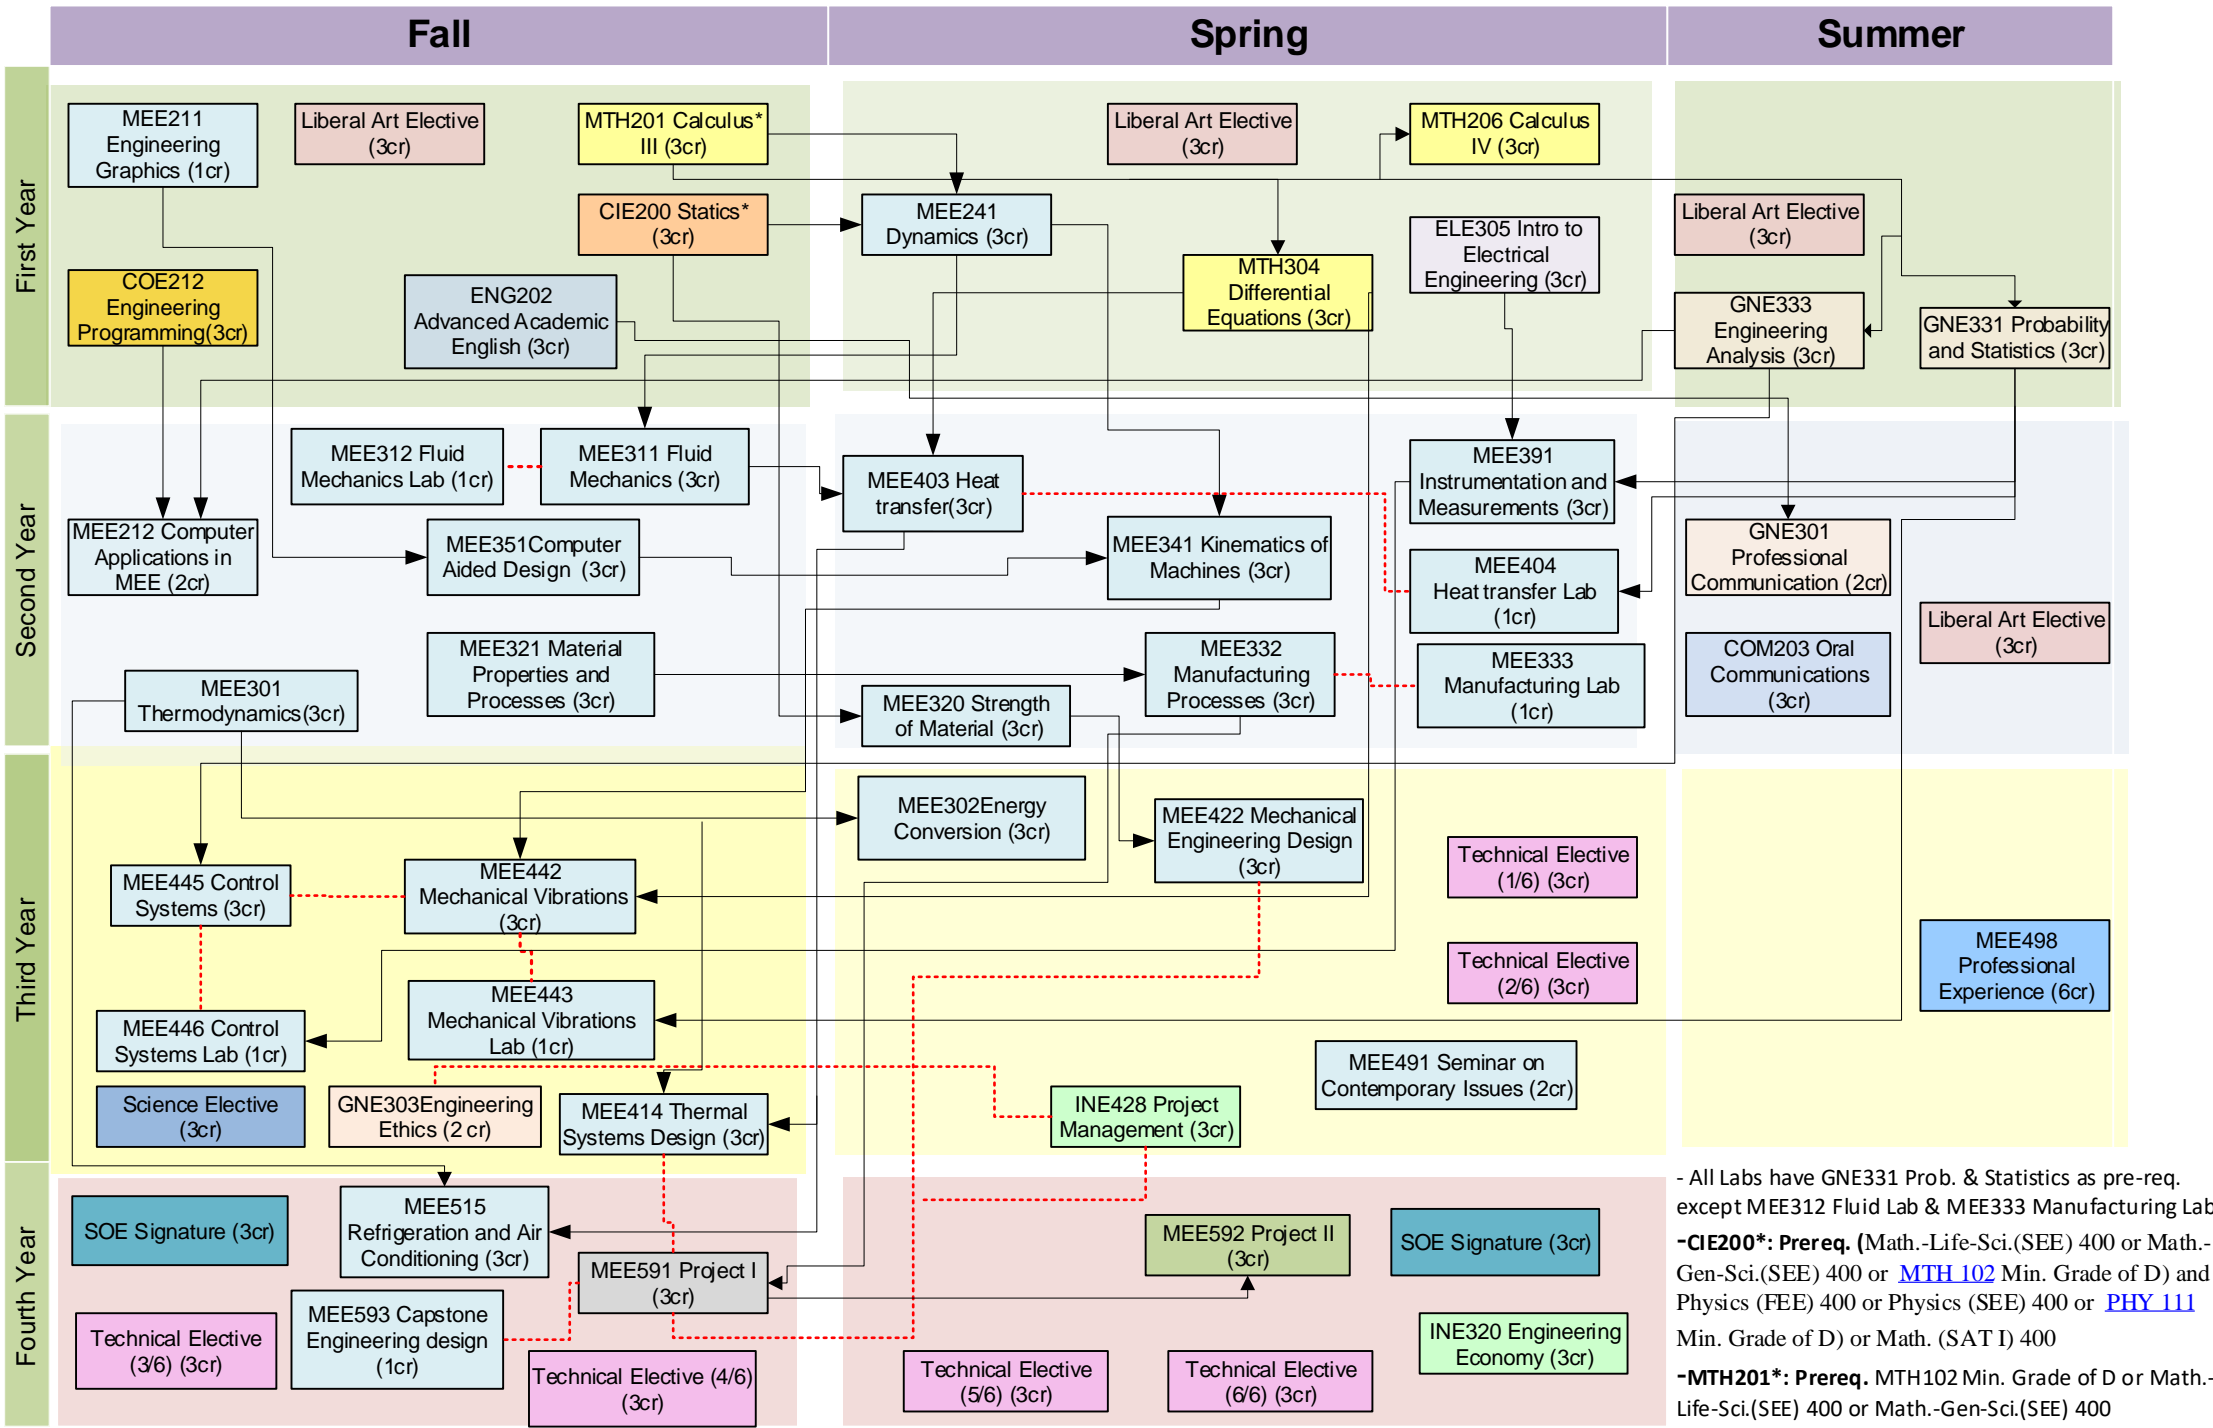

# Mechanical Engineering Four-Year Program

- All Labs have GNE331 Prob. & Statistics as pre-req. except MEE312 Fluid Lab & MEE333 Manufacturing Lab

- **CIE200\***: Prereq. (Math.-Life-Sci.(SEE) 400 or Math.-Gen-Sci.(SEE) 400 or [MTH 102](#) Min. Grade of D) and Physics (FEE) 400 or Physics (SEE) 400 or [PHY 111](#) Min. Grade of D) or Math. (SAT I) 400

- **MTH201\***: Prereq. MTH102 Min. Grade of D or Math.-Life-Sci.(SEE) 400 or Math.-Gen-Sci.(SEE) 400